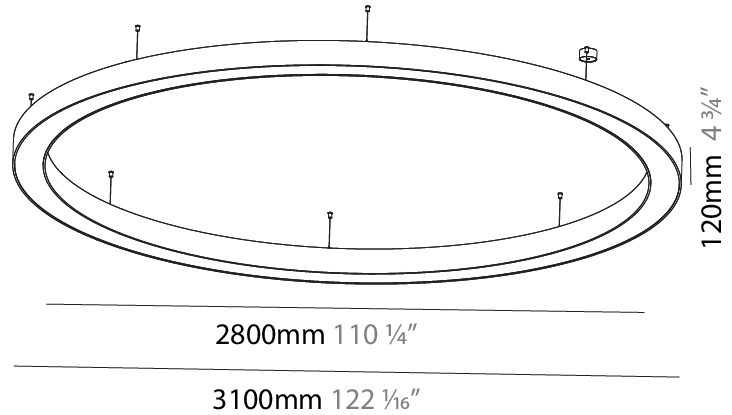

GENERAL

Series: Glorious
Subseries: Glorious
Brand: Prolicht
Division: Architectural
Mounting Type: Suspension
Mounting Location: Ceiling
Subcategory: Ambient

PHYSICAL

Shape: Round
Diameter (mm): 3100
Diameter (in): 122 1/16
Depth (mm): 120
Depth (in): 4 3/4
Max. Overall Height (mm): 2120
Max. Overall Height (in): 83 7/16
Light Distribution: Direct / Indirect
Weight (kg): 40.905
Weight (lbs): 90.18
Diffuser: PMMA - Opalor Micro-Prism
Fixture Finish: SSR / BKV / CWI / CRY / HAB / UFT / ITA / RUA / FTG / MYG / LOD / PUS / FRO / FUP / KIA / POP / BLS / SPG / MEY / GOH / GUM / CHC / COM / ABZ / JAG / OBR / MOS / ROR
Fixture Material: Aluminum

ELECTRICAL

Lamp Type: LED (Zhaga Standard)
Input Wattage (W): 240
Total Output Wattage (W): 192 / 153.6 (3500K)
Dimming: Non-Dimming / Phase Dimming (120Vac only) / 0-10V Dimming
Driver Included: Yes
Driver Location: Integrated
Driver Type: Constant Current - 120 / 277Vac
Driver Class: Class 2
Input Voltage (V): 120 - 277
Constant Current (MA): 350 / 800 (3500K)

LED

Color Temperature (°K): 3000 / 3500 / 4000
Max. Delivered Lumen (lm): 14770 / 15288 / 15600 Direct / 10220 / 10584 / 10800 Indirect
CRI: >80 CRI
Efficiency (%): 70
Lamp Life (hrs): 50000

OPTICAL

RATINGS AND CERTIFICATIONS

Certified By: Certified for North American Standards
IP rating: IP20

PROJECT _____
TYPE _____
SPECIFIER _____
QUANTITY _____
DATE _____