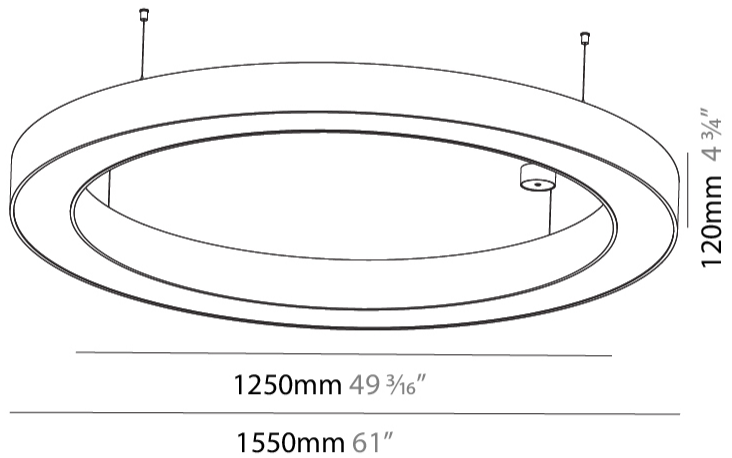

GENERAL

Series: Glorious
Subseries: Glorious
Brand: Prolicht
Division: Architectural
Mounting Type: Suspension
Mounting Location: Ceiling
Subcategory: Ambient

PHYSICAL

Shape: Round
Diameter (mm): 1550
Diameter (in): 61
Height (mm): 120
Height (in): 4 ³/₄
Max. Overall Height (mm): 2120
Max. Overall Height (in): 83 ⁷/₁₆
Light Distribution: Direct / Indirect
Weight (kg): 16.737
Weight (lbs): 36.90
Diffuser: [PMMA - Opal or Micro-Prism](#)
Fixture Finish: [SSR / BKV / CWI / CRY / HAB / UFT / ITA / RUA / FTG / MYG / LOD / PUS / FRO / FUP / KIA / POP / BLS / SPG / MEY / GOH / GUM / CHC / COM / ABZ / JAG / OBR / MOS / ROR](#)
Fixture Material: Aluminum

ELECTRICAL

Lamp Type: LED (Zhaga Standard)
Input Wattage (W): 110
Total Output Wattage (W): 88 / 70.4 (3500K)
Dimming: [Non-Dimming / Phase Dimming (120Vac only) / 0-10V Dimming](#)
Driver Included: Yes
Driver Location: Integrated
Driver Type: Constant Current - 120 / 277Vac
Driver Class: Class 2
Input Voltage (V): 120 - 277
Constant Current (MA): 350 / 700/800 (3500K)

LED

[Color Temperature (°K): 3000 / 3500 / 4000](#)
Max. Delivered Lumen (lm): 6920 / 7164 / 7310 Direct / 4530 / 4938 / 4790 Indirect
CRI: >80 CRI
Efficiency (%): 68
Lamp Life (hrs): 50000

OPTICAL

RATINGS AND CERTIFICATIONS

Certified By: Certified for North American Standards
IP rating: IP20